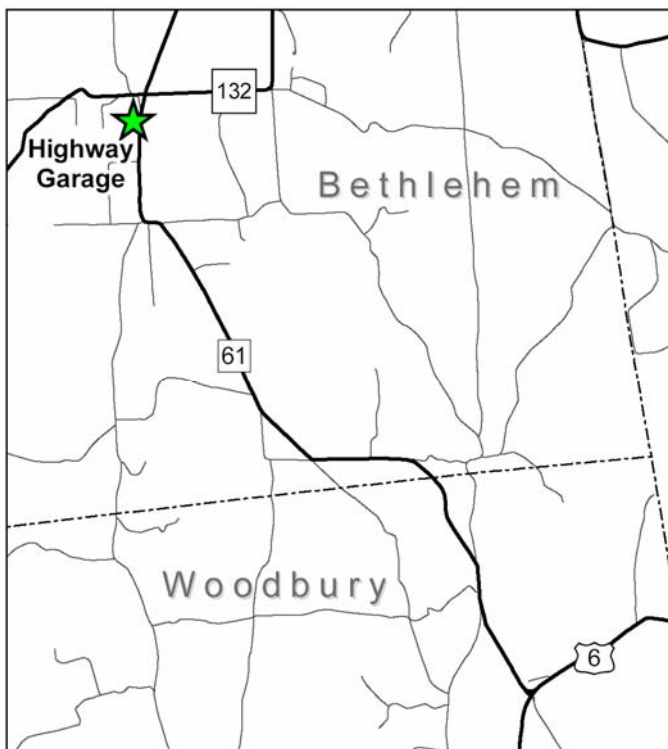

Household Hazardous Waste Collection Day

**Saturday, September 26, 2009,
8 AM - 2 PM**

No fee. Proof of residency required

**Highway Garage
28 Main St S (Rte 61),
Bethlehem, CT**

For Residents of:

Beacon Falls Bethlehem Middlebury Naugatuck Oxford Southbury
Thomaston Waterbury Watertown Woodbury

For more information on scheduling and acceptable materials, please visit:

Website: cogcnv.org/HHW.html

Contact: hhw@cogcnv.org

Directions to Collection Site

From Route 8 North: Take Exit 35 onto route 73. Continue on route 63. Turn left at route 6. Turn right at route 61. Highway garage is on left.

From I-84 West: Take Exit 15 and turn right onto Rte 6/67. Keep right at fork to continue on route 6. Turn left at route 61. Highway garage is on left.

Commercial and industrial waste **will not** be accepted, except through prior arrangement. Small quantity generators (CESQGs) please contact COGCNV if interested in participating in HHW collection.

****LATEX PAINT IS NOT ACCEPTED****

Proper disposal of latex paint

- Cans containing 1/2" or less: Open lid and air dry
- Cans with paint in excess of 1/2": Add kitty litter or speedy dry to paint to accelerate drying

Dispose of dried paint can in trash

Identifying Latex and Oil-based paints:

- Latex is water-based
- Latex cleanup uses soap-and-water
- Oil-based paints are commonly referred to as "alkyd"

Acceptable Items:

Mercury thermometers, Drain & Oven Cleaners, Upholstery Cleaners, Poisons, Insecticides, Oil- or Lead-Based Paints, Wood Cleaners, Aerosols, Strippers & Varnishes, Metal Polishers, Pool & Photo Chemicals, Automotive Cleaners & Fluids, Grease & Rust Solvents, and Fluorescent Bulbs.

Non-Acceptable Items:

NO LATEX PAINT, **NO** Smoke Detectors, **NO** Auto Batteries, **NO** Motor Oil, **NO** Radioactive or Medical Waste, **NO** Asbestos, **NO** Explosives, and **NO** Compressed Gas Cylinders.

**COUNCIL OF GOVERNMENTS
CENTRAL NAUGATUCK VALLEY**

60 North Main Street, 3rd Floor
Waterbury, CT 06702
Phone (203) 757-0535
www.cogcnv.org
E-Mail: hhw@cogcnv.org